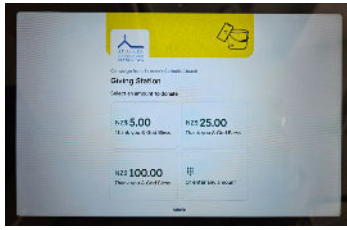

luni.Terry@jarussell.co.nz

Tongan Sunday School (ECL)

Every Sunday

11am in the Church Hall

Contact: Kaifa Fatongiatau -

0211756198,

kaifafatongiatau12@gmail.com

TAP AND GO: MAKING DONATIONS EASY